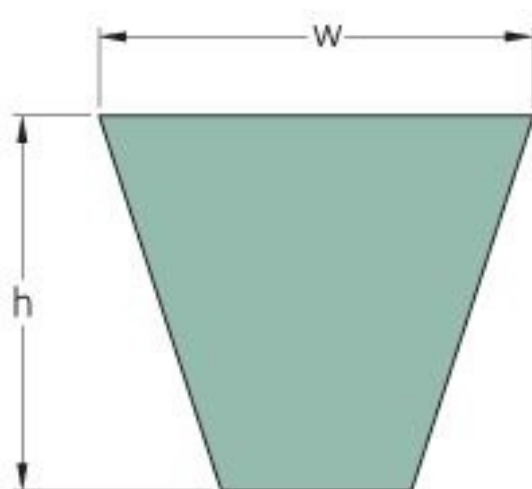

# PHG 3VX1000

Belt marking	3VX1000
No. of ribs	1
Outside length (mm)	2540
Outside length (in)	100
Effective length (in)	100
w = Width (mm)	9
Width (in)	0.35
h = Height (mm)	8
h = Height (in)	0.31