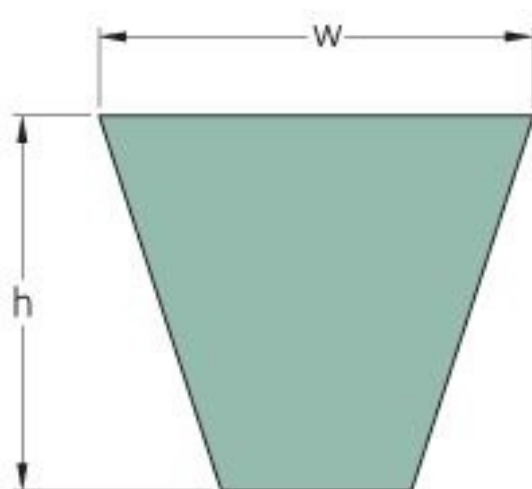

PHG 3VX1060

Belt marking	3VX1060
No. of ribs	1
Outside length (mm)	2692
Outside length (in)	105.98
Effective length (in)	106
w = Width (mm)	9
Width (in)	0.35
h = Height (mm)	8
h = Height (in)	0.31