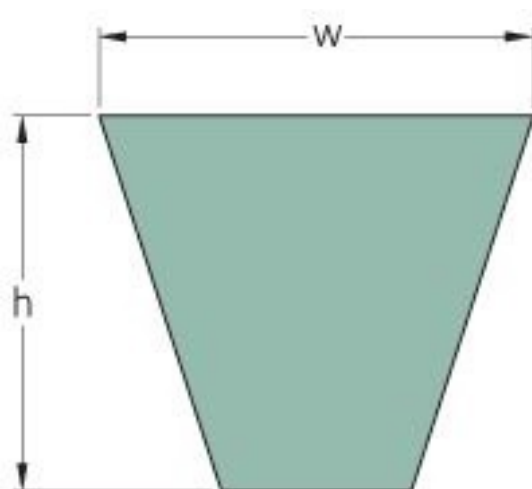

PHG 3VX1250

Belt marking	3VX1250
No. of ribs	1
Outside length (mm)	3175
Outside length (in)	125
Effective length (in)	125
w = Width (mm)	9
Width (in)	0.35
h = Height (mm)	8
h = Height (in)	0.31