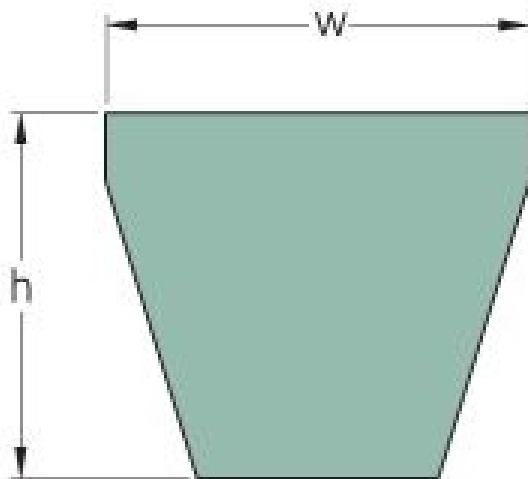

PHG 5V560

Belt marking	5V560
No. of ribs	1
Outside length (mm)	1422
Outside length (in)	55.98
Effective length (in)	56
w = Width (mm)	15
Width (in)	0.59
h = Height (mm)	13
h = Height (in)	0.51