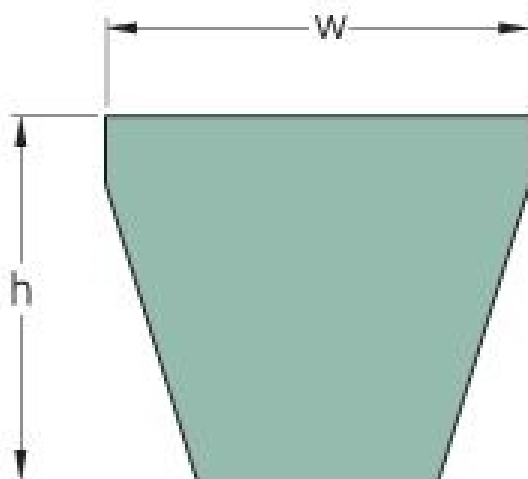

PHG 5V750

Belt marking	5V750
No. of ribs	1
Outside length (mm)	1905
Outside length (in)	75
Effective length (in)	75
w = Width (mm)	15
Width (in)	0.59
h = Height (mm)	13
h = Height (in)	0.51