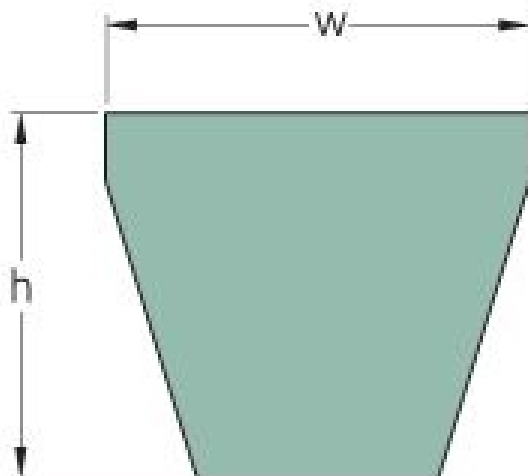

PHG 5V1800

Belt marking	5V1800
No. of ribs	1
Outside length (mm)	4572
Outside length (in)	180
Effective length (in)	180
w = Width (mm)	15
Width (in)	0.59
h = Height (mm)	13
h = Height (in)	0.51