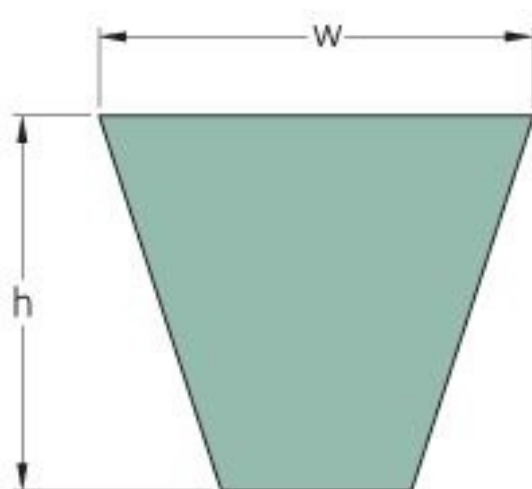

PHG 5VX710

Belt marking	5VX710
No. of ribs	1
Outside length (mm)	1803
Outside length (in)	70.98
Effective length (in)	71
w = Width (mm)	15
Width (in)	0.59
h = Height (mm)	13
h = Height (in)	0.51