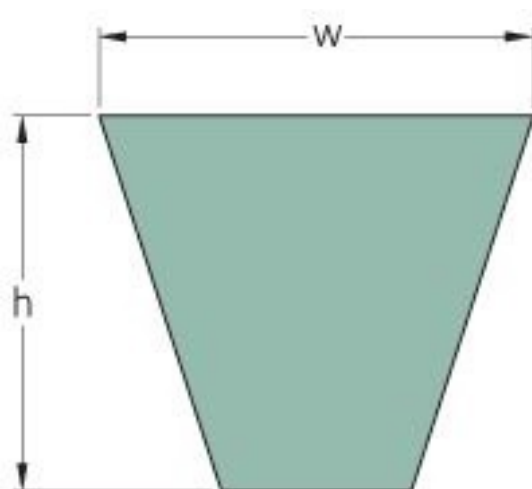

PHG 5VX850

Belt marking	5VX850
No. of ribs	1
Outside length (mm)	2159
Outside length (in)	85
Effective length (in)	85
w = Width (mm)	15
Width (in)	0.59
h = Height (mm)	13
h = Height (in)	0.51