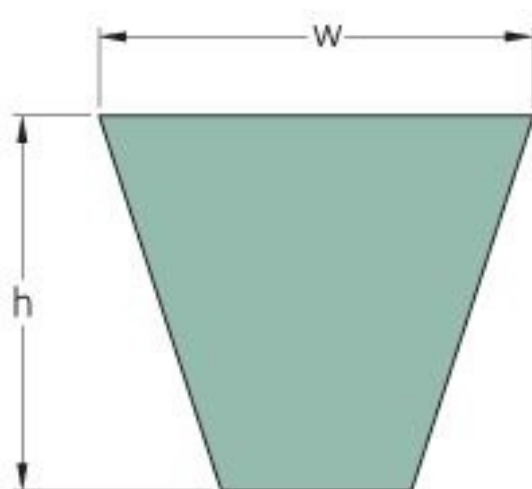

PHG 5VX1250

Belt marking	5VX1250
No. of ribs	1
Outside length (mm)	3175
Outside length (in)	125
Effective length (in)	125
w = Width (mm)	15
Width (in)	0.59
h = Height (mm)	13
h = Height (in)	0.51