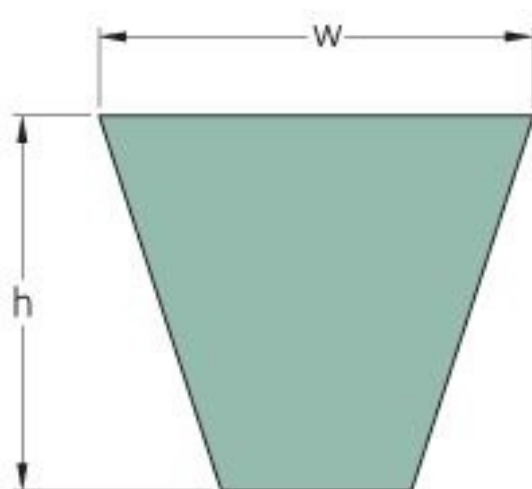

# PHG 5VX1900

Belt marking	5VX1900
No. of ribs	1
Outside length (mm)	4826
Outside length (in)	190
Effective length (in)	190
w = Width (mm)	15
Width (in)	0.59
h = Height (mm)	13
h = Height (in)	0.51