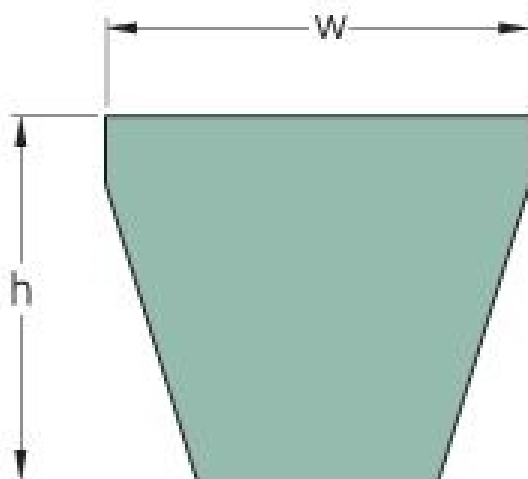

PHG 8V1800

Belt marking	8V1800
No. of ribs	1
Outside length (mm)	4572
Outside length (in)	180
Effective length (in)	180
w = Width (mm)	25
Width (in)	0.98
h = Height (mm)	23
h = Height (in)	0.91