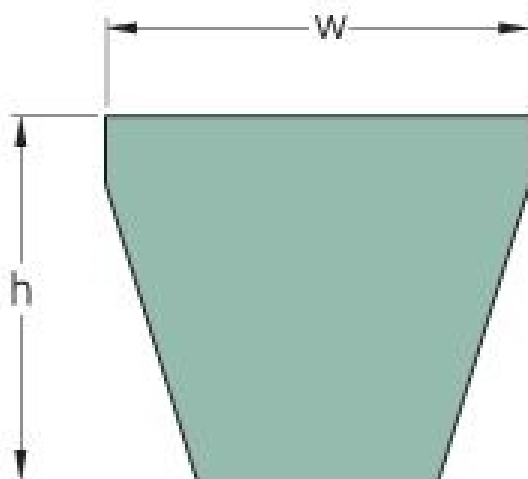

# PHG 8V2800

Belt marking	8V2800
No. of ribs	1
Outside length (mm)	7112
Outside length (in)	280
Effective length (in)	280
w = Width (mm)	25
Width (in)	0.98
h = Height (mm)	23
h = Height (in)	0.91