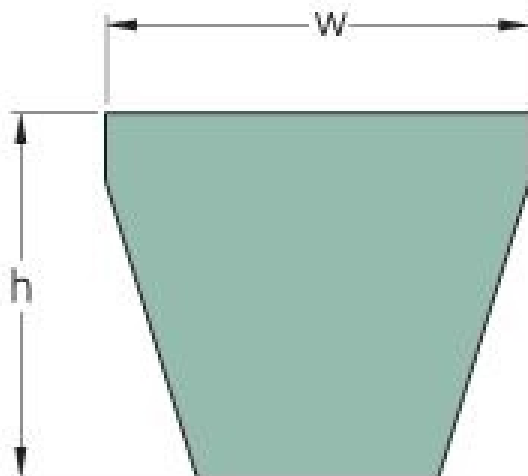

# PHG 8V4750

Belt marking	8V4750
No. of ribs	1
Outside length (mm)	12065
Outside length (in)	475
Effective length (in)	475
w = Width (mm)	25
Width (in)	0.98
h = Height (mm)	23
h = Height (in)	0.91