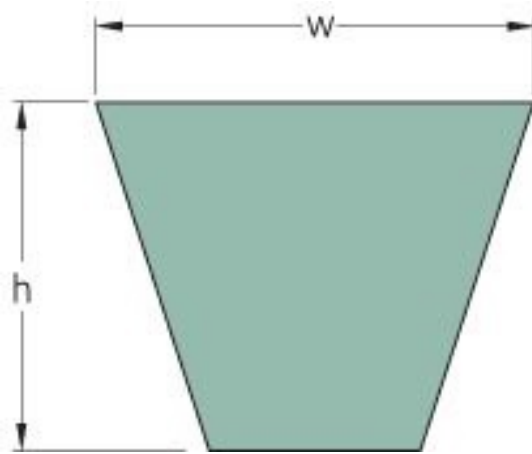

# PHG SPA775

Belt marking	SPA775
No. of ribs	1
Pitch length (mm)	775
Effective length (in)	30.5
w = Width (mm)	12.7
h = Height (mm)	10