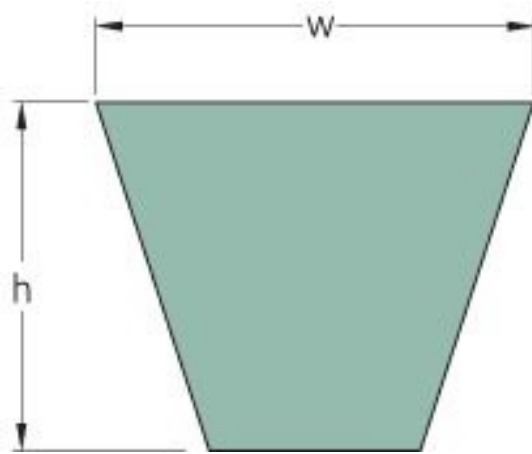

# PHG SPA832

Belt marking	SPA832
No. of ribs	1
Pitch length (mm)	832
Effective length (in)	32.8
w = Width (mm)	12.7
h = Height (mm)	10