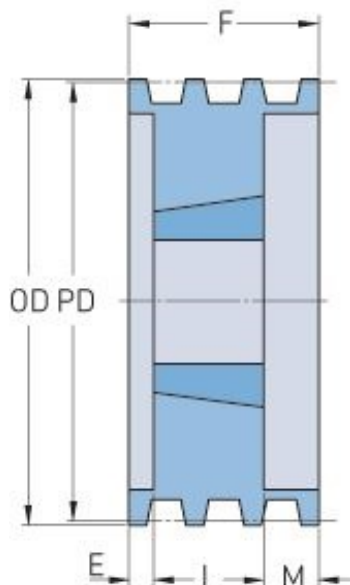

PHP 8-B86TB

Pitch diameter (mm)	218.44
Pitch diameter (in)	8.6
Outside diameter (mm)	227.33
Outside diameter (in)	8.95
Pulley type	A-1
Bushing no.	3030
Min. bore (mm)	31.75
Min. bore (in)	1.25
Max. bore (mm)	76.2
Max. bore (in)	3
F (in)	6(1/4)
E (in)	1
L (in)	3
M (in)	2(1/4)
Weight (lbs)	37