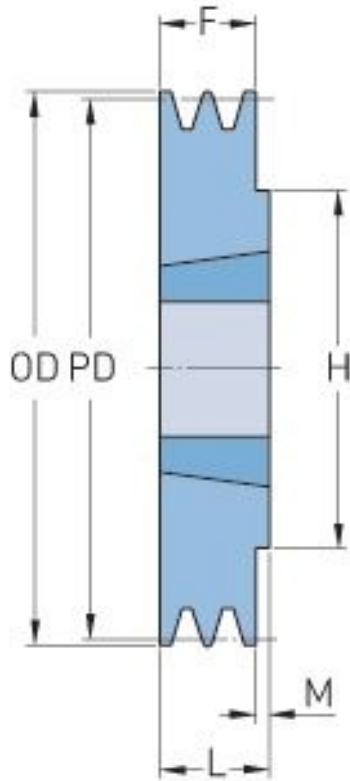

PHP 1SPA90TB

Pitch diameter (mm)	90
Outside diameter (mm)	95.5
Pulley type	1
Bushing no.	1210
Min. bore (mm)	11
Max. bore (mm)	32
F (mm)	20
G (mm)	-
K (mm)	-
L (mm)	25
M (mm)	5
H (mm)	75
Weight (kg)	0.7