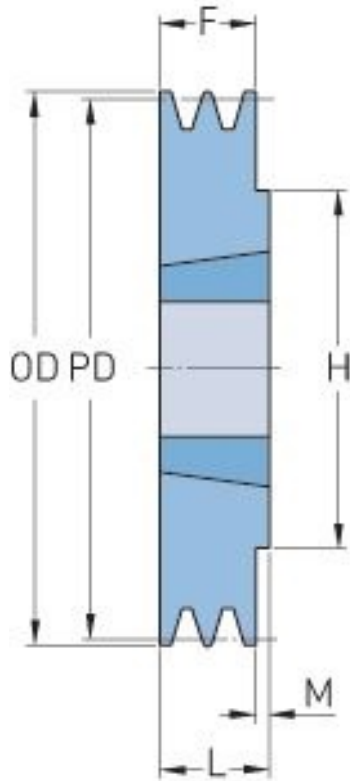

# PHP 1SPA95TB

Pitch diameter (mm)	95
Outside diameter (mm)	100.5
Pulley type	1
Bushing no.	1210
Min. bore (mm)	11
Max. bore (mm)	32
F (mm)	20
G (mm)	-
K (mm)	-
L (mm)	25
M (mm)	5
H (mm)	75
Weight (kg)	0.9