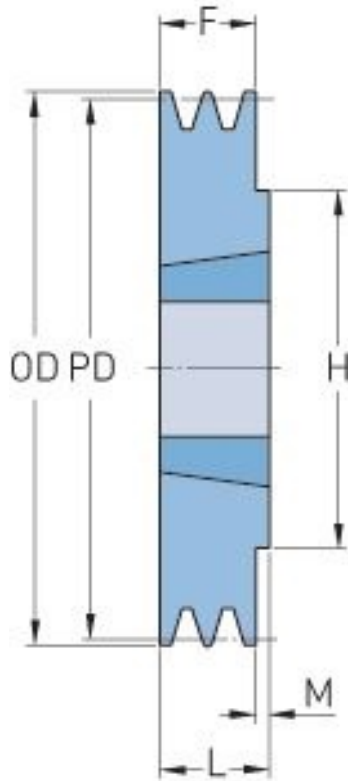

PHP 1SPA170TB

Pitch diameter (mm)	170
Outside diameter (mm)	175.5
Pulley type	1
Bushing no.	1610
Min. bore (mm)	14
Max. bore (mm)	42
F (mm)	20
G (mm)	-
K (mm)	-
L (mm)	25
M (mm)	5
H (mm)	80
Weight (kg)	1.1