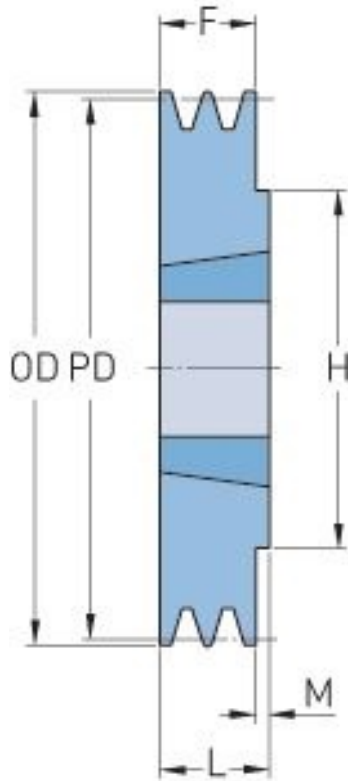

PHP 1SPB100TB

Pitch diameter (mm)	100
Outside diameter (mm)	107
Pulley type	1
Bushing no.	1610
Min. bore (mm)	14
Max. bore (mm)	42
F (mm)	25
G (mm)	-
K (mm)	-
L (mm)	25
M (mm)	-
H (mm)	-
Weight (kg)	0.8