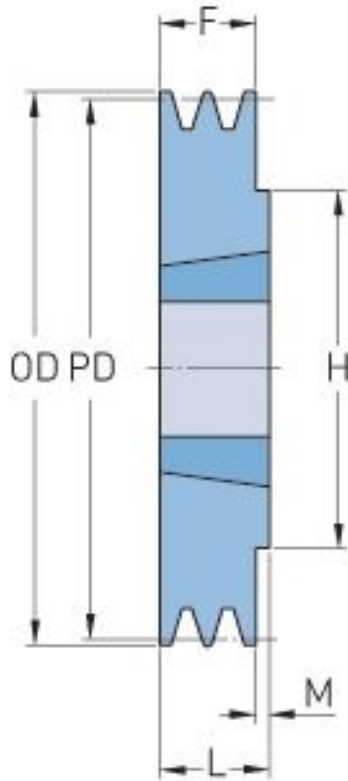

# PHP 1SPB106TB

Pitch diameter (mm)	106
Outside diameter (mm)	113
Pulley type	1
Bushing no.	1610
Min. bore (mm)	14
Max. bore (mm)	42
F (mm)	25
G (mm)	-
K (mm)	-
L (mm)	25
M (mm)	-
H (mm)	-
Weight (kg)	1