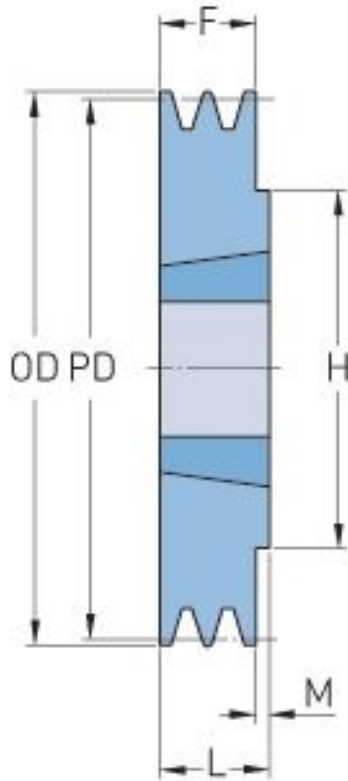

PHP 1SPB112TB

Pitch diameter (mm)	112
Outside diameter (mm)	119
Pulley type	1
Bushing no.	1610
Min. bore (mm)	14
Max. bore (mm)	42
F (mm)	25
G (mm)	-
K (mm)	-
L (mm)	25
M (mm)	-
H (mm)	-
Weight (kg)	1.2