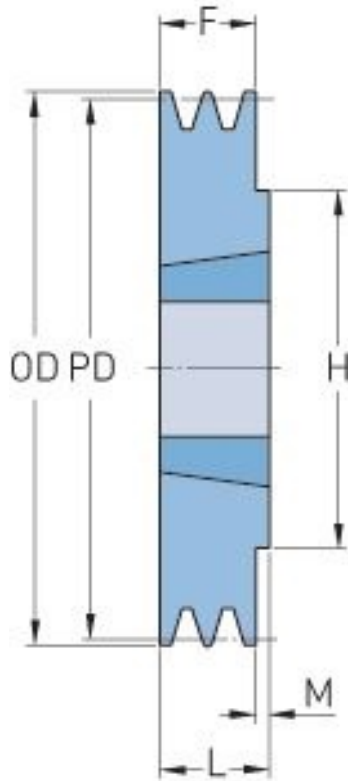

PHP 1SPB118TB

| | |
|-----------------------|------|
| Pitch diameter (mm) | 118 |
| Outside diameter (mm) | 125 |
| Pulley type | 1 |
| Bushing no. | 1610 |
| Min. bore (mm) | 14 |
| Max. bore (mm) | 42 |
| F (mm) | 25 |
| G (mm) | - |
| K (mm) | - |
| L (mm) | 25 |
| M (mm) | - |
| H (mm) | - |
| Weight (kg) | 1.5 |