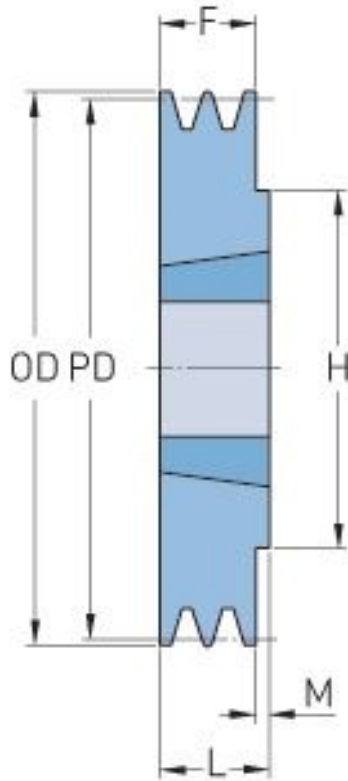

PHP 1SPB132TB

Pitch diameter (mm)	132
Outside diameter (mm)	139
Pulley type	1
Bushing no.	1610
Min. bore (mm)	14
Max. bore (mm)	42
F (mm)	25
G (mm)	-
K (mm)	-
L (mm)	25
M (mm)	-
H (mm)	-
Weight (kg)	1.8