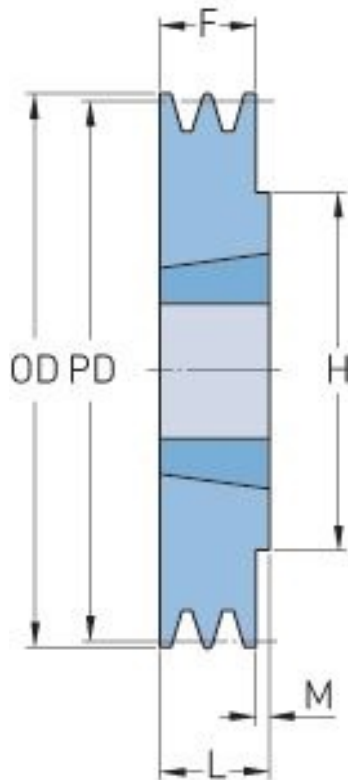

PHP 1SPB150TB

Pitch diameter (mm)	150
Outside diameter (mm)	157
Pulley type	1
Bushing no.	1610
Min. bore (mm)	14
Max. bore (mm)	42
F (mm)	25
G (mm)	-
K (mm)	-
L (mm)	25
M (mm)	-
H (mm)	-
Weight (kg)	2.5