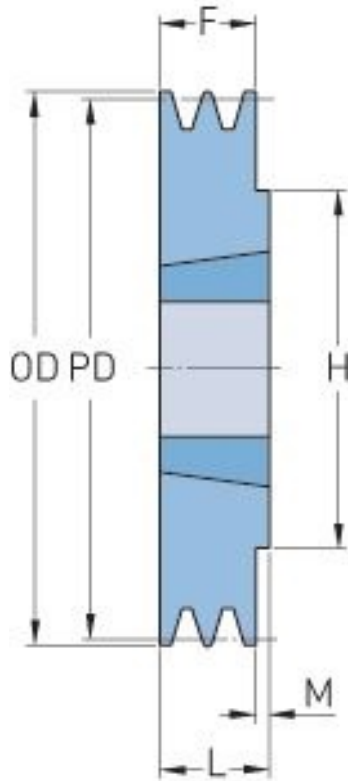

PHP 1SPB160TB

Pitch diameter (mm)	160
Outside diameter (mm)	167
Pulley type	1
Bushing no.	1610
Min. bore (mm)	14
Max. bore (mm)	42
F (mm)	25
G (mm)	-
K (mm)	-
L (mm)	25
M (mm)	-
H (mm)	-
Weight (kg)	2.9