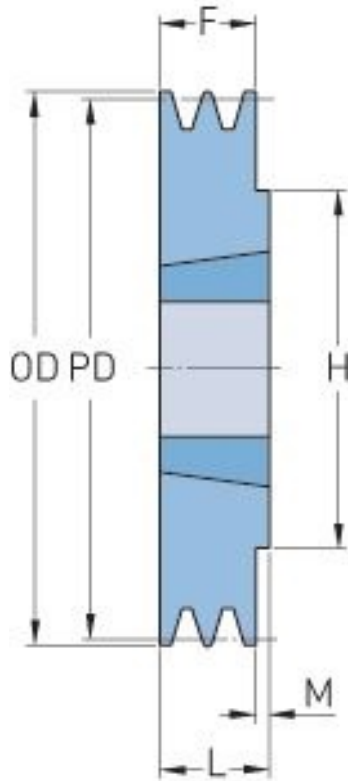

PHP 1SPB170TB

| | |
|-----------------------|------|
| Pitch diameter (mm) | 170 |
| Outside diameter (mm) | 177 |
| Pulley type | 1 |
| Bushing no. | 1610 |
| Min. bore (mm) | 14 |
| Max. bore (mm) | 42 |
| F (mm) | 25 |
| G (mm) | - |
| K (mm) | - |
| L (mm) | 25 |
| M (mm) | - |
| H (mm) | - |
| Weight (kg) | 3 |