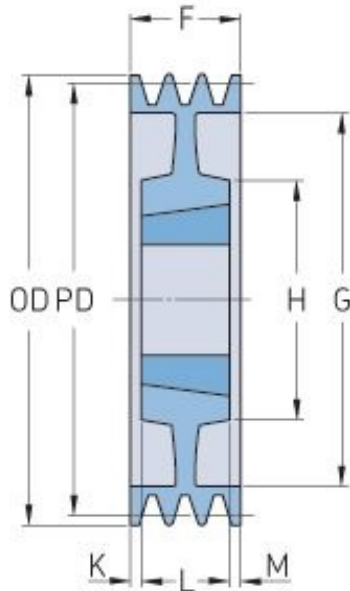

PHP 1SPB180TB

Pitch diameter (mm)	180
Outside diameter (mm)	187
Pulley type	7
Bushing no.	1610
Min. bore (mm)	14
Max. bore (mm)	42
F (mm)	25
G (mm)	137
K (mm)	-
L (mm)	25
M (mm)	-
H (mm)	80
Weight (kg)	3.8