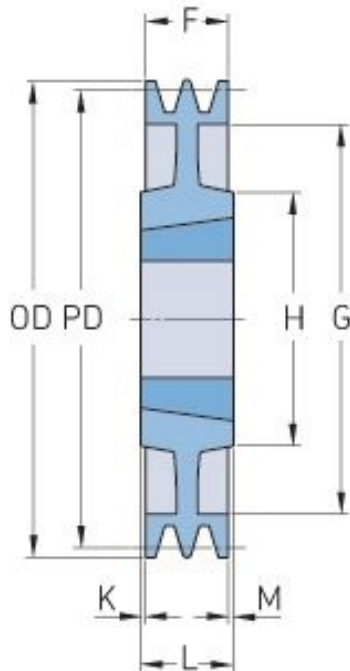

PHP 1SPB190TB

Pitch diameter (mm)	190
Outside diameter (mm)	197
Pulley type	8
Bushing no.	2012
Min. bore (mm)	14
Max. bore (mm)	50
F (mm)	25
G (mm)	147
K (mm)	3.5
L (mm)	32
M (mm)	3.5
H (mm)	100
Weight (kg)	4.4