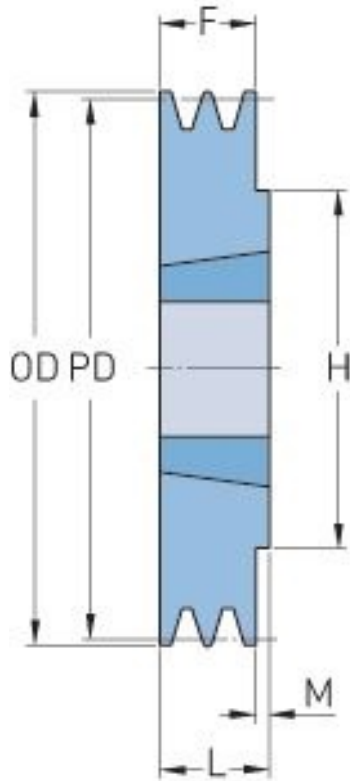

PHP 1SPZ67TB

Pitch diameter (mm)	67
Outside diameter (mm)	71
Pulley type	1
Bushing no.	1108
Min. bore (mm)	9
Max. bore (mm)	28
F (mm)	16
G (mm)	-
K (mm)	-
L (mm)	22
M (mm)	6
H (mm)	62
Weight (kg)	0.3