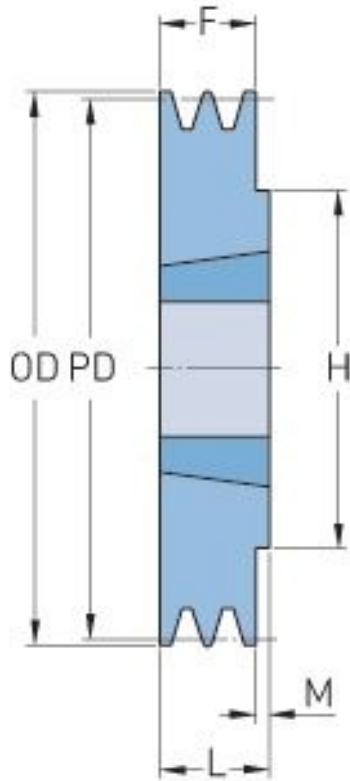

PHP 1SPZ80TB

Pitch diameter (mm)	80
Outside diameter (mm)	84
Pulley type	1
Bushing no.	1210
Min. bore (mm)	11
Max. bore (mm)	32
F (mm)	16
G (mm)	-
K (mm)	-
L (mm)	25
M (mm)	9
H (mm)	75
Weight (kg)	0.5