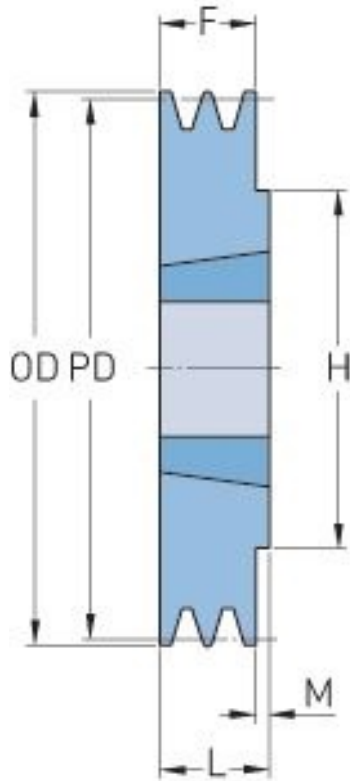

# PHP 1SPZ85TB

Pitch diameter (mm)	85
Outside diameter (mm)	89
Pulley type	1
Bushing no.	1210
Min. bore (mm)	11
Max. bore (mm)	32
F (mm)	16
G (mm)	-
K (mm)	-
L (mm)	25
M (mm)	9
H (mm)	75
Weight (kg)	0.7