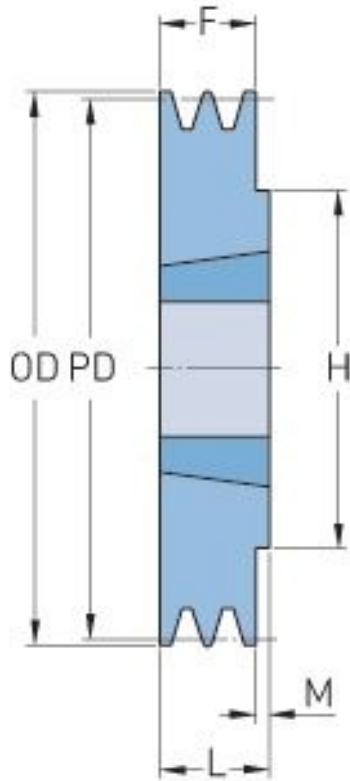

PHP 1SPZ90TB

Pitch diameter (mm)	90
Outside diameter (mm)	94
Pulley type	1
Bushing no.	1210
Min. bore (mm)	11
Max. bore (mm)	32
F (mm)	16
G (mm)	-
K (mm)	-
L (mm)	25
M (mm)	9
H (mm)	75
Weight (kg)	0.7