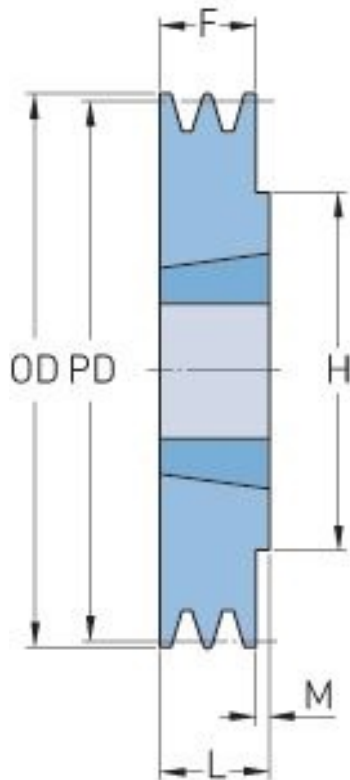

# PHP 1SPZ100TB

Pitch diameter (mm)	100
Outside diameter (mm)	104
Pulley type	1
Bushing no.	1210
Min. bore (mm)	11
Max. bore (mm)	32
F (mm)	16
G (mm)	-
K (mm)	-
L (mm)	25
M (mm)	9
H (mm)	75
Weight (kg)	0.9