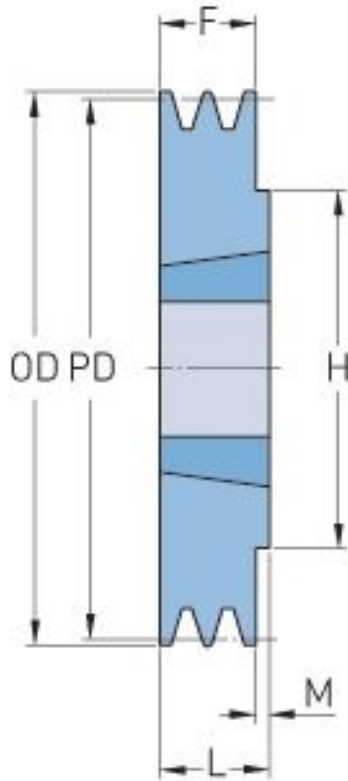

PHP 1SPZ106TB

Pitch diameter (mm)	106
Outside diameter (mm)	110
Pulley type	1
Bushing no.	1610
Min. bore (mm)	14
Max. bore (mm)	42
F (mm)	16
G (mm)	-
K (mm)	-
L (mm)	25
M (mm)	9
H (mm)	80
Weight (kg)	1