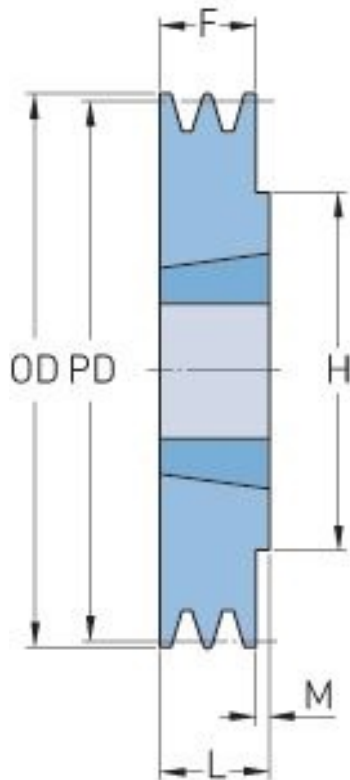

# PHP 1SPZ112TB

Pitch diameter (mm)	112
Outside diameter (mm)	116
Pulley type	1
Bushing no.	1610
Min. bore (mm)	14
Max. bore (mm)	42
F (mm)	16
G (mm)	-
K (mm)	-
L (mm)	25
M (mm)	9
H (mm)	80
Weight (kg)	1.1