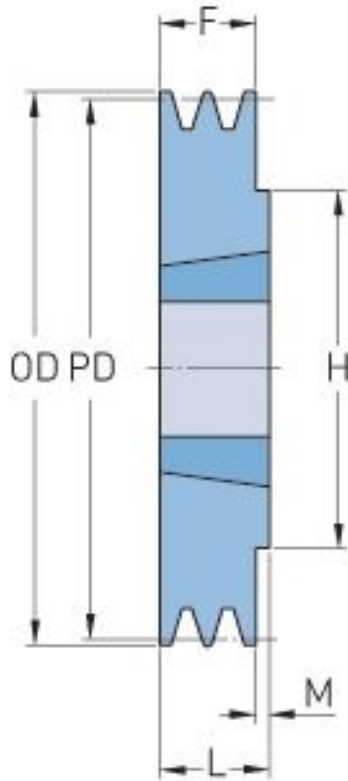

PHP 1SPZ118TB

Pitch diameter (mm)	118
Outside diameter (mm)	122
Pulley type	1
Bushing no.	1610
Min. bore (mm)	14
Max. bore (mm)	42
F (mm)	16
G (mm)	-
K (mm)	-
L (mm)	25
M (mm)	9
H (mm)	80
Weight (kg)	1.2