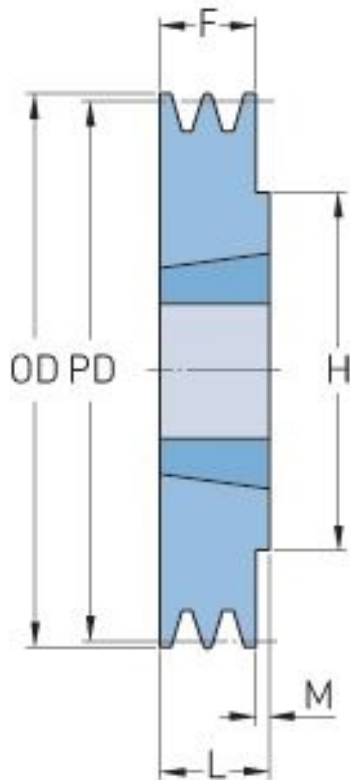

PHP 1SPZ132TB

Pitch diameter (mm)	132
Outside diameter (mm)	136
Pulley type	1
Bushing no.	1610
Min. bore (mm)	14
Max. bore (mm)	42
F (mm)	16
G (mm)	-
K (mm)	-
L (mm)	25
M (mm)	9
H (mm)	80
Weight (kg)	1.5