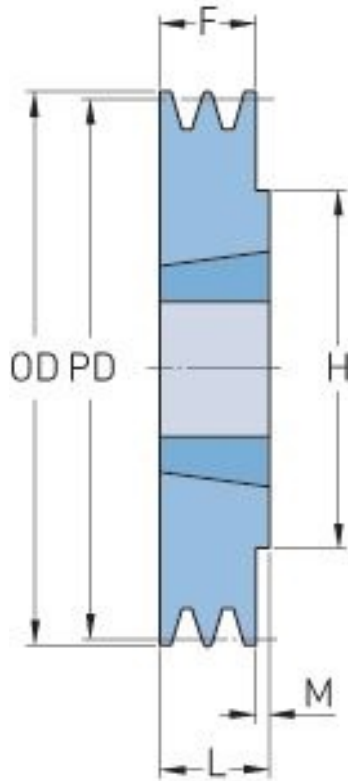

PHP 1SPZ160TB

Pitch diameter (mm)	160
Outside diameter (mm)	164
Pulley type	1
Bushing no.	1610
Min. bore (mm)	14
Max. bore (mm)	42
F (mm)	16
G (mm)	-
K (mm)	-
L (mm)	25
M (mm)	9
H (mm)	80
Weight (kg)	2.2