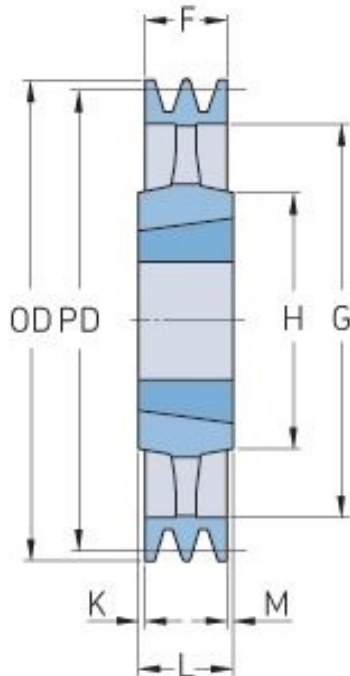

PHP 1SPZ224TB

Pitch diameter (mm)	224
Outside diameter (mm)	228
Pulley type	4
Bushing no.	2012
Min. bore (mm)	14
Max. bore (mm)	50
F (mm)	16
G (mm)	196
K (mm)	-
L (mm)	32
M (mm)	16
H (mm)	100
Weight (kg)	3.6