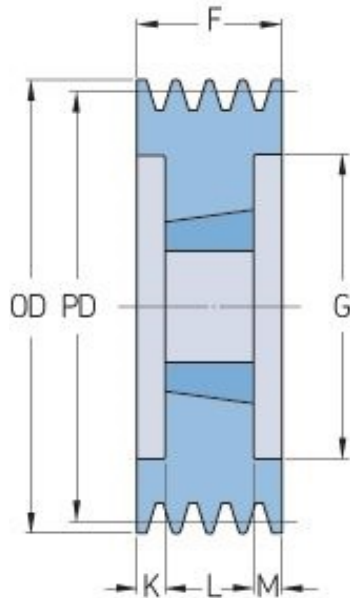

PHP 10SPB236TB

Pitch diameter (mm)	236
Outside diameter (mm)	243
Pulley type	3
Bushing no.	3535
Min. bore (mm)	35
Max. bore (mm)	90
F (mm)	196
G (mm)	193
K (mm)	53.5
L (mm)	89
M (mm)	53.5
H (mm)	-
Weight (kg)	22.6