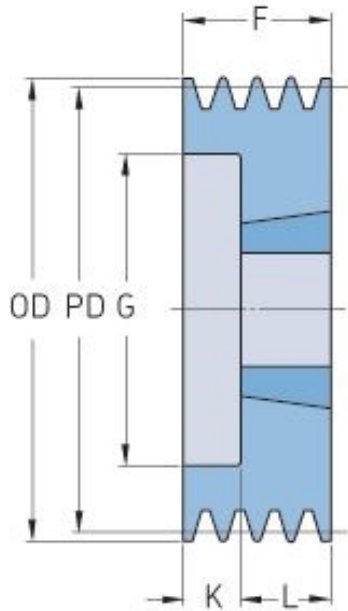

# PHP 10SPB280TB

Pitch diameter (mm)	280
Outside diameter (mm)	287
Pulley type	6
Bushing no.	3535
Min. bore (mm)	35
Max. bore (mm)	90
F (mm)	196
G (mm)	237
K (mm)	53.5
L (mm)	89
M (mm)	53.5
H (mm)	-
Weight (kg)	27.8