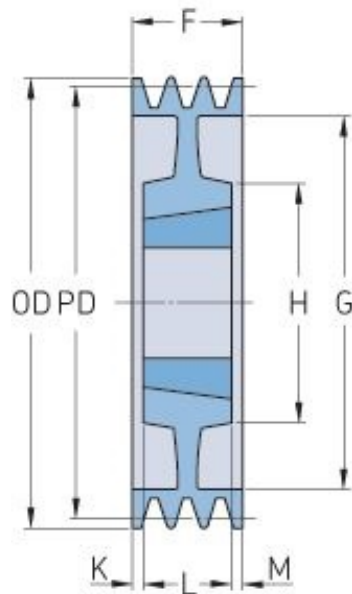

PHP 10SPB315TB

| | |
|-----------------------|------|
| Pitch diameter (mm) | 315 |
| Outside diameter (mm) | 322 |
| Pulley type | 7 |
| Bushing no. | 3535 |
| Min. bore (mm) | 35 |
| Max. bore (mm) | 90 |
| F (mm) | 196 |
| G (mm) | 272 |
| K (mm) | 53.5 |
| L (mm) | 89 |
| M (mm) | 53.5 |
| H (mm) | 170 |
| Weight (kg) | 28.8 |