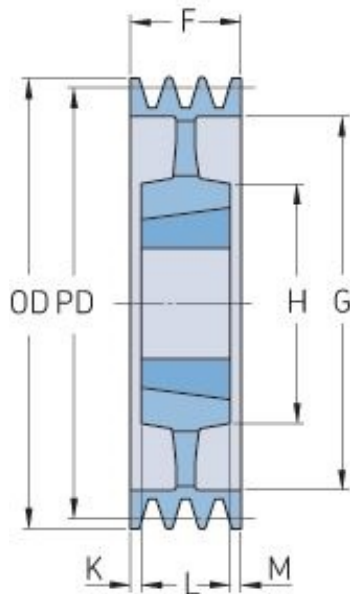

PHP 10SPB355TB

Pitch diameter (mm)	355
Outside diameter (mm)	362
Pulley type	5
Bushing no.	4040
Min. bore (mm)	40
Max. bore (mm)	100
F (mm)	196
G (mm)	312
K (mm)	47
L (mm)	102
M (mm)	47
H (mm)	200
Weight (kg)	33.5