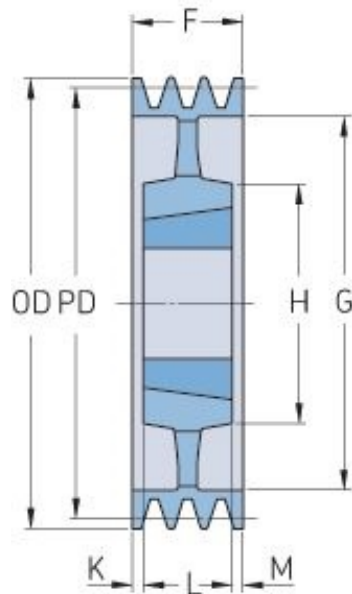

PHP 10SPB500TB

Pitch diameter (mm)	500
Outside diameter (mm)	507
Pulley type	5
Bushing no.	4545
Min. bore (mm)	55
Max. bore (mm)	110
F (mm)	196
G (mm)	457
K (mm)	41
L (mm)	114
M (mm)	41
H (mm)	225
Weight (kg)	55