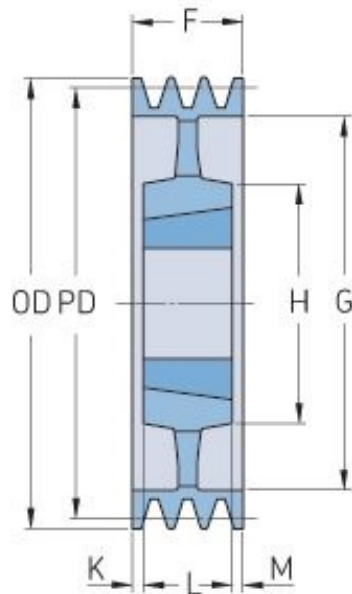

PHP 10SPB800TB

Pitch diameter (mm)	800
Outside diameter (mm)	807
Pulley type	5
Bushing no.	4545
Min. bore (mm)	55
Max. bore (mm)	125
F (mm)	196
G (mm)	754
K (mm)	41
L (mm)	114
M (mm)	41
H (mm)	225
Weight (kg)	96