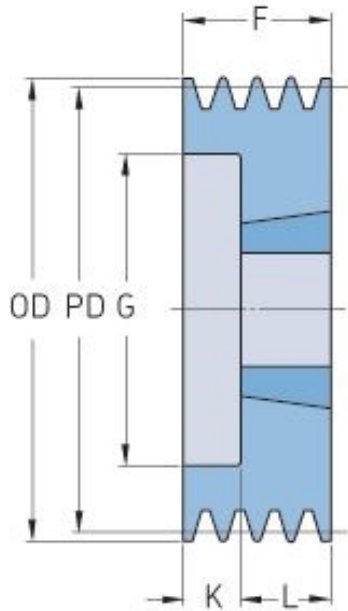

# PHP 2SPA63TB

Pitch diameter (mm)	63
Outside diameter (mm)	68.5
Pulley type	6
Bushing no.	1008
Min. bore (mm)	9
Max. bore (mm)	28
F (mm)	35
G (mm)	33
K (mm)	13
L (mm)	22
M (mm)	-
H (mm)	-
Weight (kg)	0.6