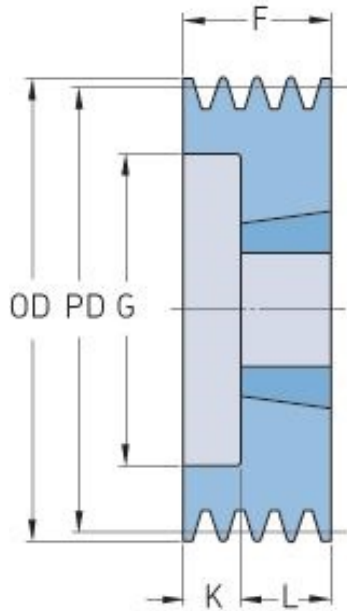

PHP 2SPA67TB

Pitch diameter (mm)	67
Outside diameter (mm)	72.5
Pulley type	6
Bushing no.	1108
Min. bore (mm)	9
Max. bore (mm)	28
F (mm)	35
G (mm)	37
K (mm)	13
L (mm)	22
M (mm)	-
H (mm)	-
Weight (kg)	0.4