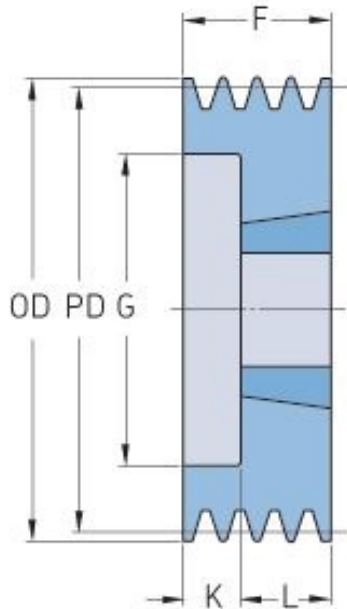

PHP 2SPA71TB

Pitch diameter (mm)	71
Outside diameter (mm)	76.5
Pulley type	6
Bushing no.	1108
Min. bore (mm)	9
Max. bore (mm)	28
F (mm)	35
G (mm)	40
K (mm)	13
L (mm)	22
M (mm)	-
H (mm)	-
Weight (kg)	0.5