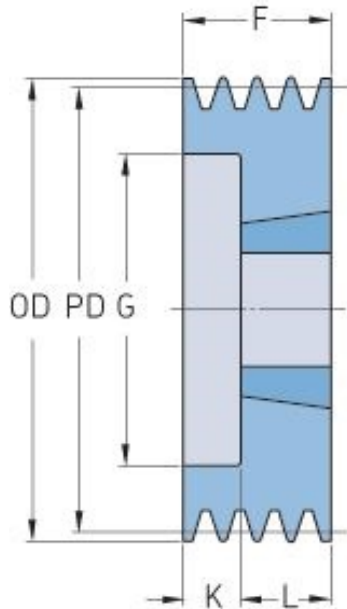

# PHP 2SPA75TB

Pitch diameter (mm)	75
Outside diameter (mm)	80.5
Pulley type	6
Bushing no.	1108
Min. bore (mm)	9
Max. bore (mm)	28
F (mm)	35
G (mm)	44
K (mm)	13
L (mm)	25
M (mm)	-
H (mm)	-
Weight (kg)	0.7